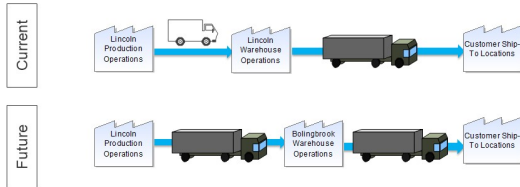

Product Change Notification (PCN)

PCN Number	508485	Date Issued	March 20, 2020
Reason for Change	Equipment Transfer, Production Transfer or Rearrangement		
Change Type Description	This letter is to inform you that production of the part(s) identified in this notice is being moved to a different production location. No changes will be made to the product as a result of this move.		
Reason for Short Notice	Plant Closure		
Assessment of Change	No change to parts/components FFF		
Internal Molex Qualification Date	August 01, 2020		
Sample Availability Date (Changed Part)	August 01, 2020		
Planned Implementation Date	August 01, 2020		
Method of Identifying Change	Lot information on label		

RELEASED

Before Change

After Change

- Transfer of warehouse shipping location from Lincoln, NE to Molex internal supply chain warehousing site in Bolingbrook IL.

Overview

- Shipping location change only**
 - Lincoln (Duns# 967495487) to Bolingbrook (Duns# 103340709)
 - No changes to manufacturing process or location
 - Shipping warehouse closing only, NOT production facility
- Some value-add operations (customer labelling) will move on some products
- Product Impact
 - No impact to Fit, Form or Function
- Part Number Impact
 - See attached impacted parts list
- PPAP is available upon request